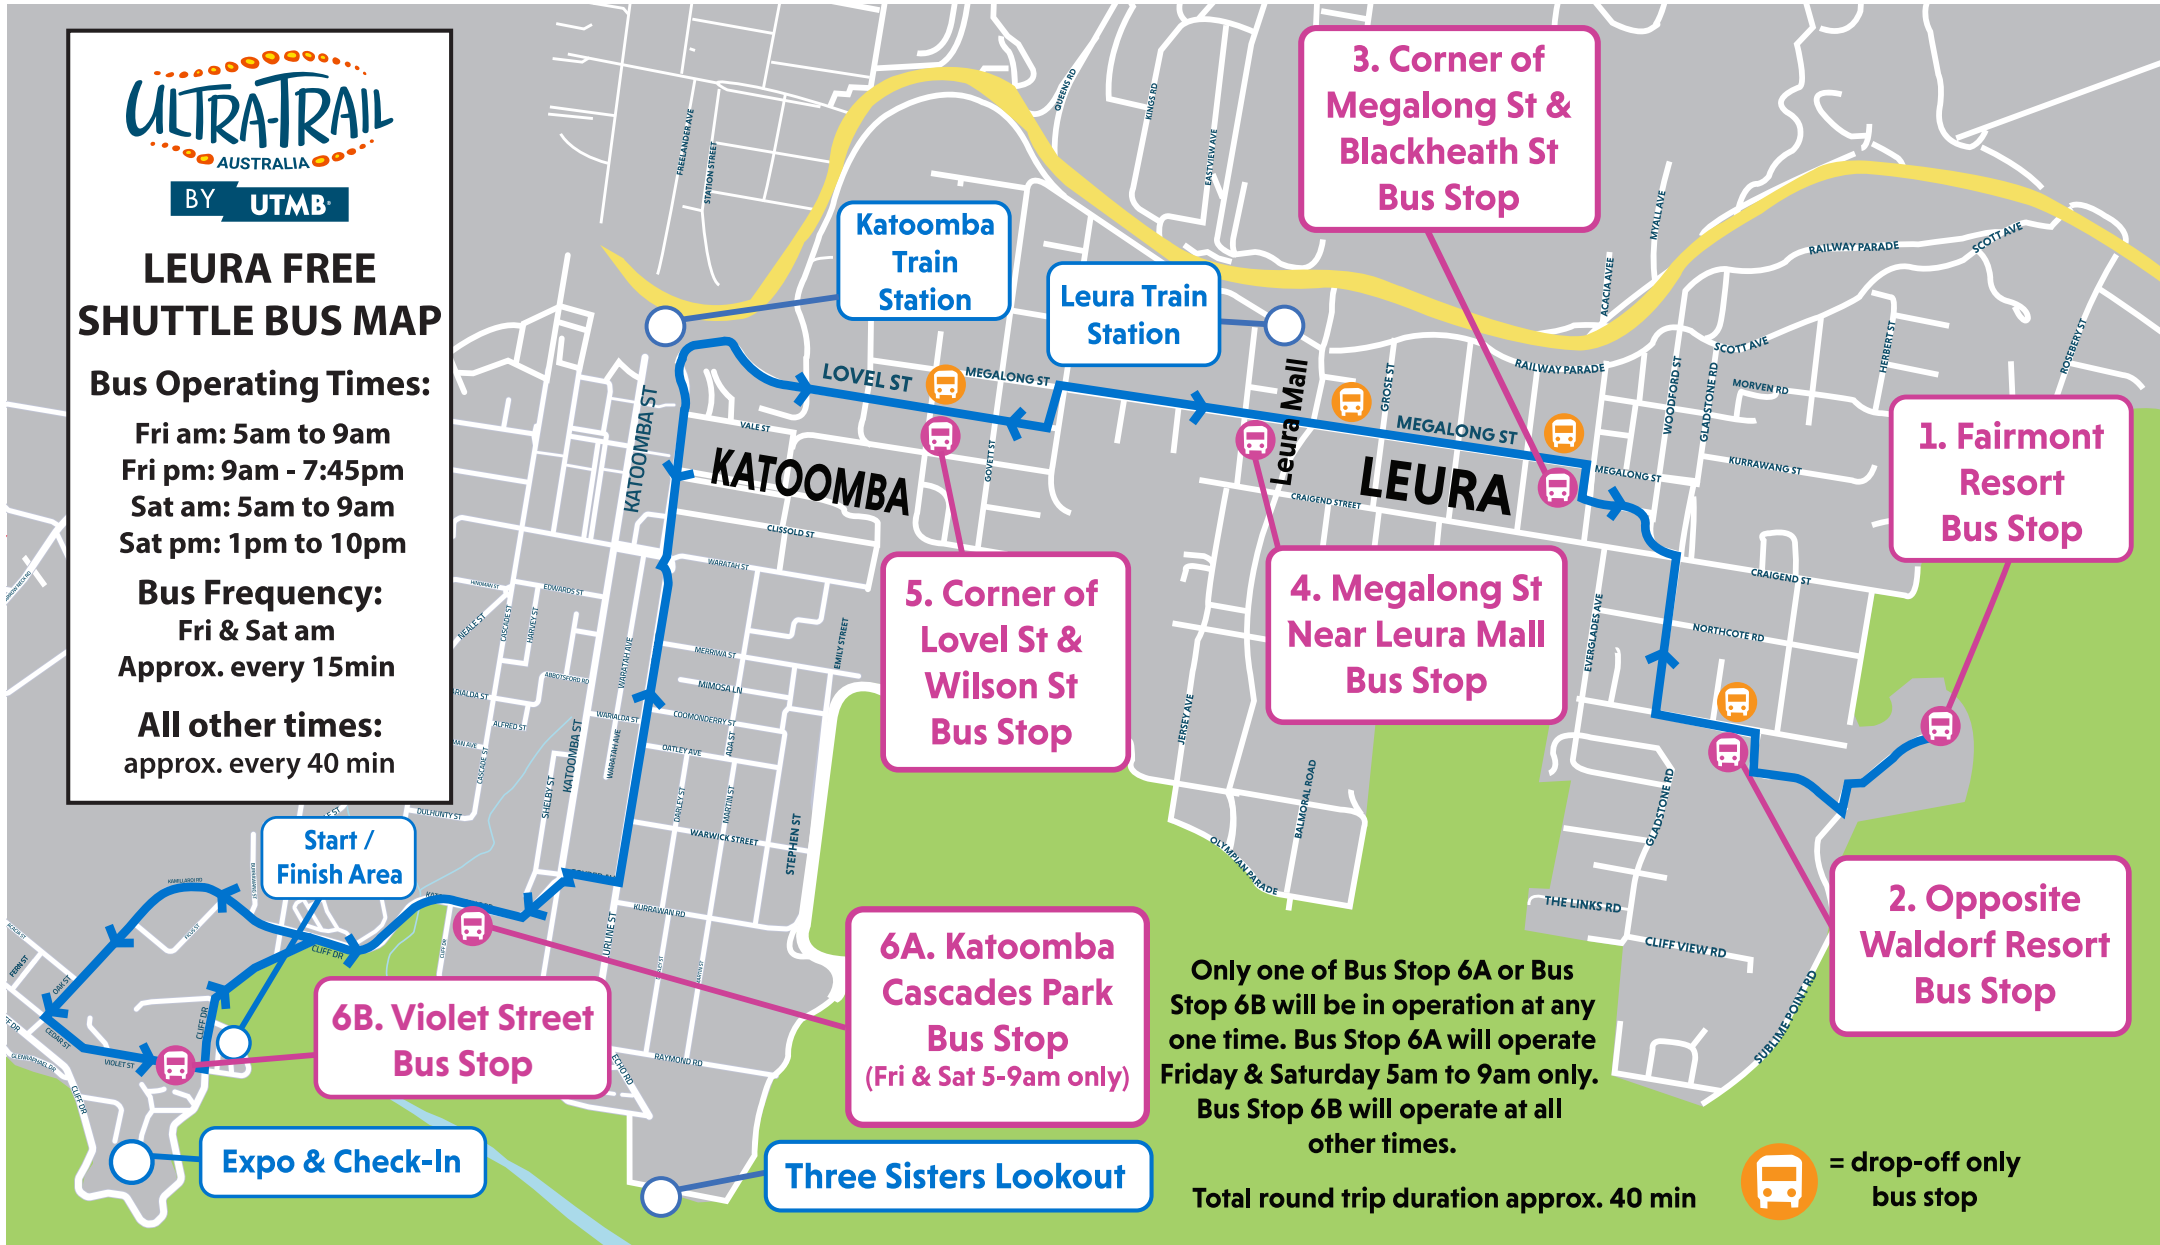

# LEURA FREE SHUTTLE BUS MAP

## Bus Operating Times:

Fri am: 5am to 9am  
Fri pm: 9am - 7:45pm  
Sat am: 5am to 9am  
Sat pm: 1pm to 10pm

**Bus Frequency:**  
Fri & Sat am  
Approx. every 15min

**All other times:**  
approx. every 40 min

Only one of Bus Stop 6A or Bus Stop 6B will be in operation at any one time. Bus Stop 6A will operate Friday & Saturday 5am to 9am only. Bus Stop 6B will operate at all other times.

Total round trip duration approx. 40 min

 = drop-off only bus stop